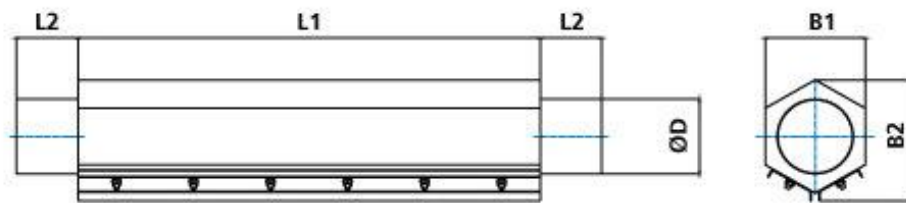

Available in different lengths.

Working air gap from 1 to 10 mm. adjustable.

Standard connection is $\varnothing 50$ or $\varnothing 100$ mm. But $\varnothing 110$ mm. is also available.

Type	L1	L2	D	B1	B2
LM 200/50	200	80	50	130	170
LM 400/50	400	80	50	130	170
LM 400/100	400	80	100	130	170
LM 600/100	600	80	100	130	170
LM 800/100	800	80	100	130	170
LM 1000/100	1000	80	100	130	170
LM 1200/100	1200	80	100	130	170
LM 1500/100	1500	80	100	130	170
LM 1600/100	1600	80	100	130	170
LM 1800/100	1800	80	100	130	170
LM 2000/100	2000	80	100	130	170

All dimensions in mm.

bosa ventilatoren bv