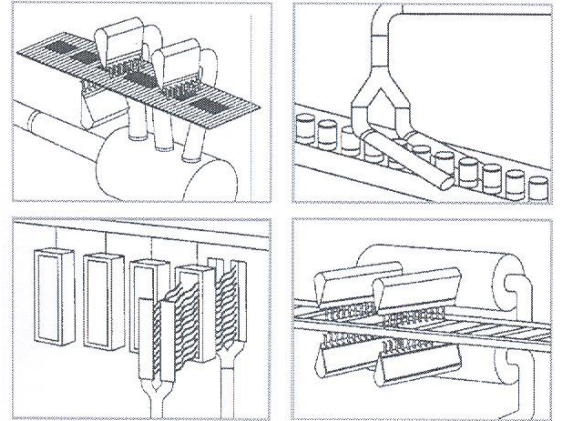

Stainless steel Air knives

This stainless steel air knives can create a perfect favorable airflow.

By the special construction of this knife has a high blowing volume with low air consumption. Great for drying, cooling and cleaning.

Available in different lengths.

Working air gap from 1 to 10 mm. adjustable.

Standard connection is $\varnothing 50$ or $\varnothing 100$ mm. But $\varnothing 110$ mm. is also available.

Type	L1	L2	D	B1	B2
LM 200/50	200	80	50	130	170
LM 400/50	400	80	50	130	170
LM 400/100	400	80	100	130	170
LM 600/100	600	80	100	130	170
LM 800/100	800	80	100	130	170
LM 1000/100	1000	80	100	130	170
LM 1200/100	1200	80	100	130	170
LM 1500/100	1500	80	100	130	170
LM 1600/100	1600	80	100	130	170
LM 1800/100	1800	80	100	130	170
LM 2000/100	2000	80	100	130	170