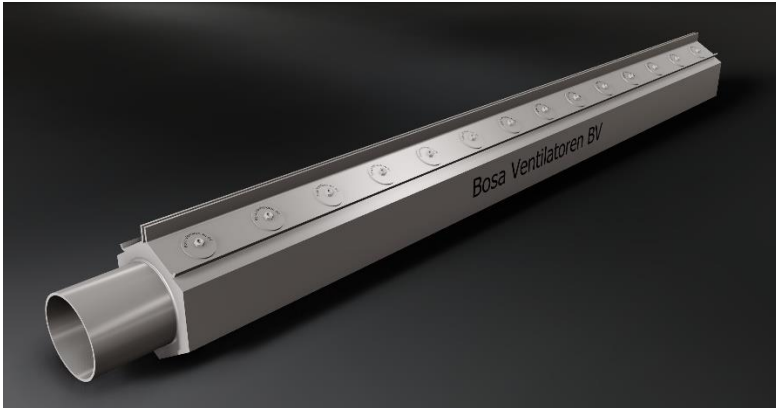

Stainless steel Air knives

This stainless steel air knives can create a perfect favorable airflow.

By the special construction of this knife has a high blowing volume with low air consumption. Great for drying, cooling and cleaning.

Available in different lengths.

Working air gap from 1 to 10 mm. adjustable.

Standard connection is $\varnothing 50$ or $\varnothing 100$ mm. But $\varnothing 110$ mm. is also available.

Type	L1	L2	D	B1	B2
LM 200/50	200	80	50	130	170
LM 400/50	400	80	50	130	170
LM 400/100	400	80	100	130	170
LM 600/100	600	80	100	130	170
LM 800/100	800	80	100	130	170
LM 1000/100	1000	80	100	130	170
LM 1200/100	1200	80	100	130	170
LM 1500/100	1500	80	100	130	170
LM 1600/100	1600	80	100	130	170
LM 1800/100	1800	80	100	130	170
LM 2000/100	2000	80	100	130	170